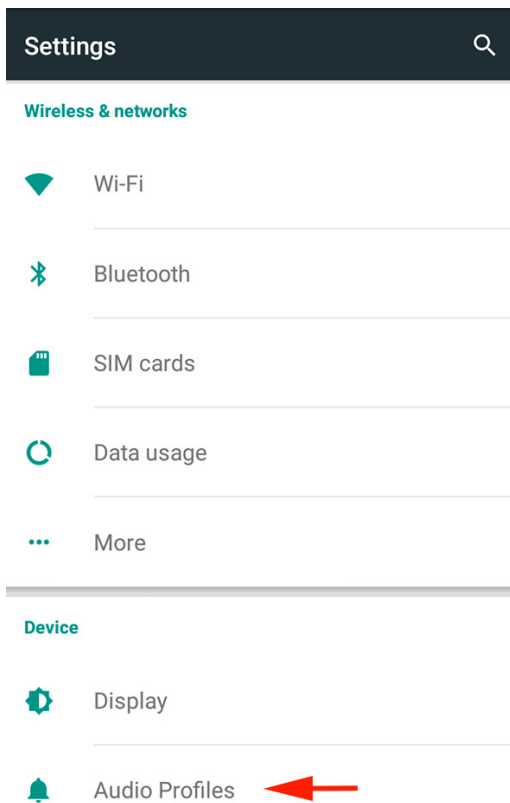

Specific by device

How can i set a ringtone ?

1. Open the application drawer  and select  **Settings > Audio Profiles**

2. Choose General (1) then select Edit (2) via the setting icon or by pressing the General option.

3. Select the required SIM card (1) then Media Storage (2) and confirm by selecting ALWAYS (3)

Specific by device

 **Please note that you mustn't select Custom Ringtones as a default choice because you won't be able to reverse this choice and restoring the smartphone would be the only mean.**