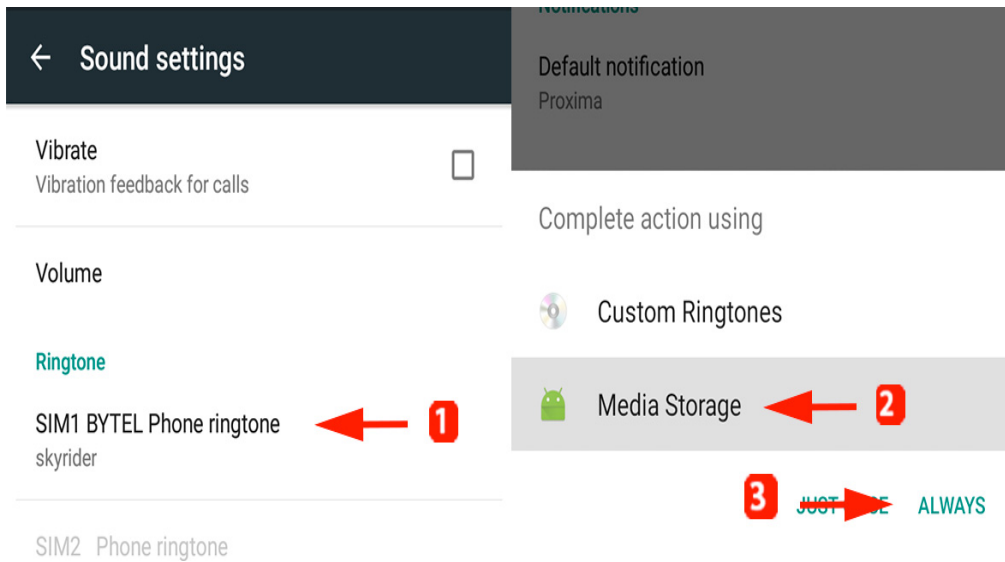

Specific by device

Please note that you mustn't select Custom Ringtones as a default choice because you won't be able to reverse this choice and restoring the smartphone would be the only mean.

4. Now you can select your ringtone and confirm with OK.

If you want to use your own ringtone, plug your device as a multimedia device (MTP) to your computer and paste your song in the **Ringtones** file folder.

Unique solution ID: #1903
Author: Admin FAQ
Last update: 2016-04-26 10:52