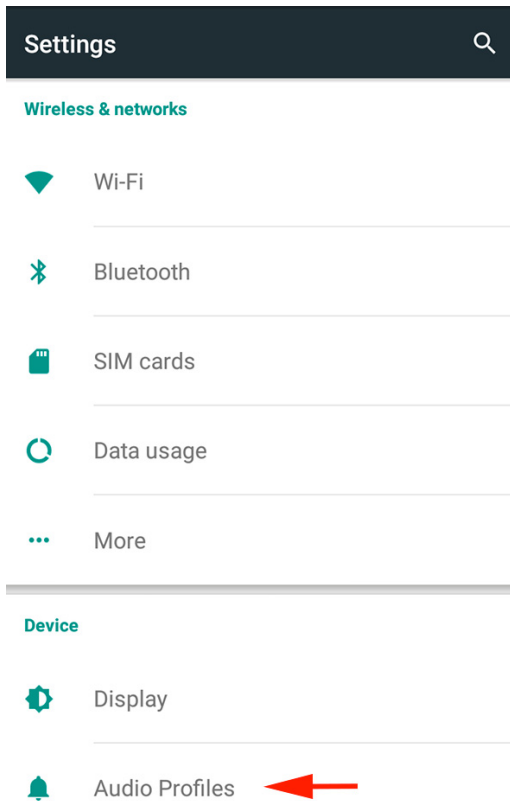

# Specific by device

## How can i set a ringtone ?

1. Open the application drawer  and select  **Settings > Audio Profiles**

2. Choose General (1) then select Edit (2) via the setting icon or by pressing the General option.

3. Select the required SIM card (1) then Media Storage (2) and confirm by selecting ALWAYS (3)