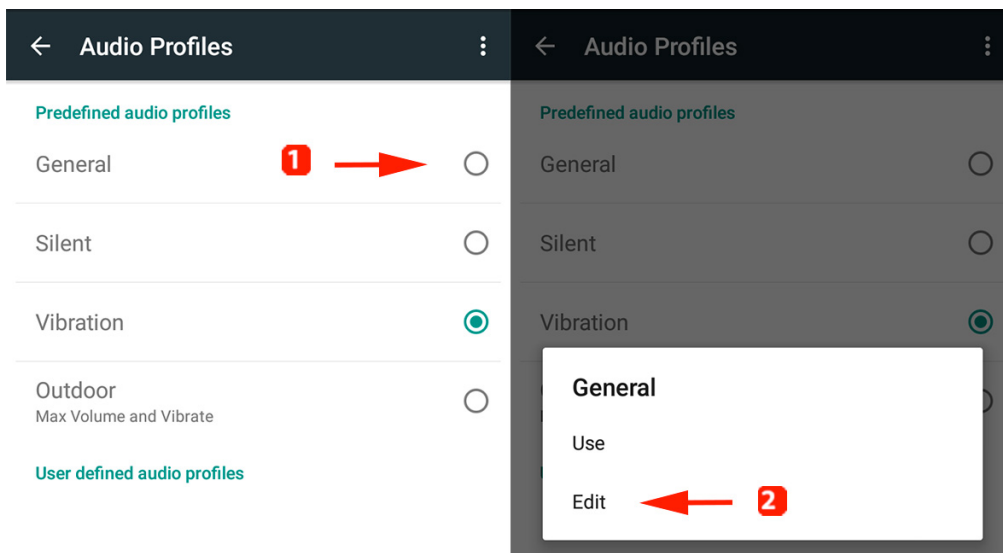

Specific by device

How can i set a ringtone ?

1. Open the application drawer  and select  **Settings > Audio Profiles**

2. Choose General (1) then select Edit (2) via the setting icon or by pressing the General option.

3. Select the required SIM card (1) then Media Storage (2) and confirm by selecting ALWAYS (3)

Specific by device

 **Please note that you mustn't select Custom Ringtones as a default choice because you won't be able to reverse this choice and restoring the smartphone would be the only mean.**