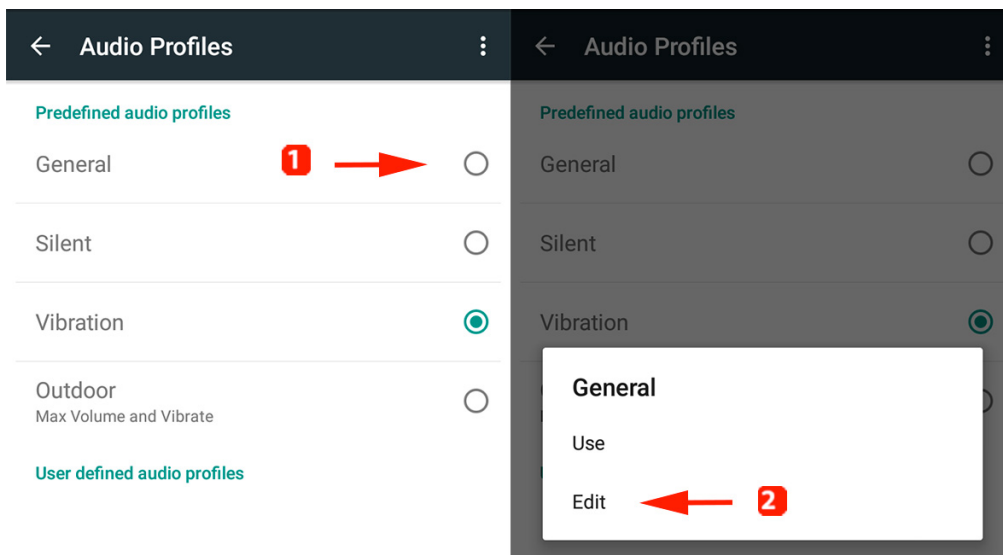

## How can i set a ringtone ?

1. Open the application drawer  and select  **Settings > Audio Profiles**

2. Choose General (1) then select Edit (2) via the setting icon or by pressing the General option.