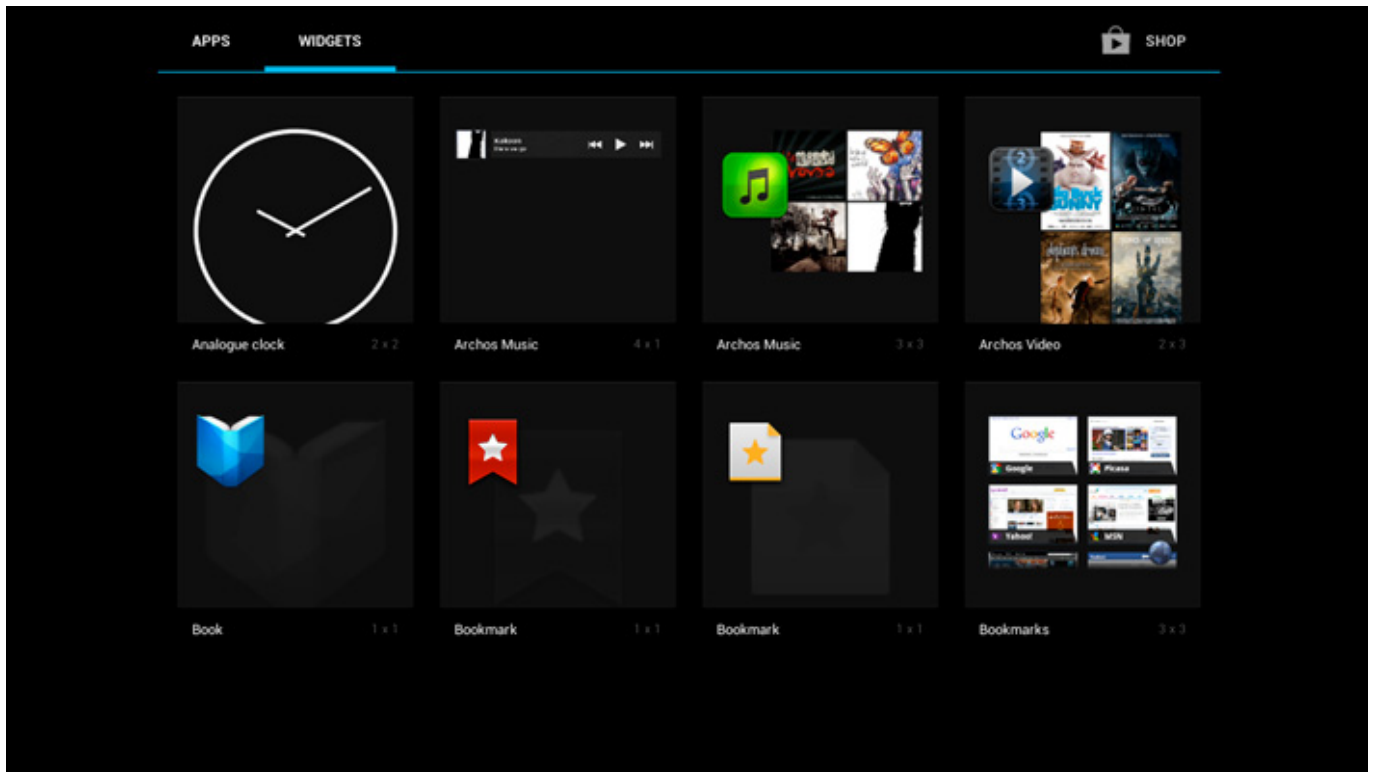

User Interface & Device

The All Apps interface

From the homescreen, press  to open the All Apps interface (applications drawer).

In the All Apps interface, all the installed apps are displayed. You can also display widgets. Swipe right/left to display other screens. Select the Widgets tab to display the widgets.

1. Apps tab

2. Widgets tab

3. Access to Google Play™

Apps tab

From the All Apps interface, select an app to open it. Hold your finger on an application until the Bin icon is displayed . Release the app on the bin icon to

User Interface & Device

uninstall.

To create a shortcut on the homescreen, hold your finger on an app and release it on an empty space of the homescreen.

Widgets tab

To add a widget on your homescreen, hold your finger on the selected widget and release it on an empty space of the homescreen.