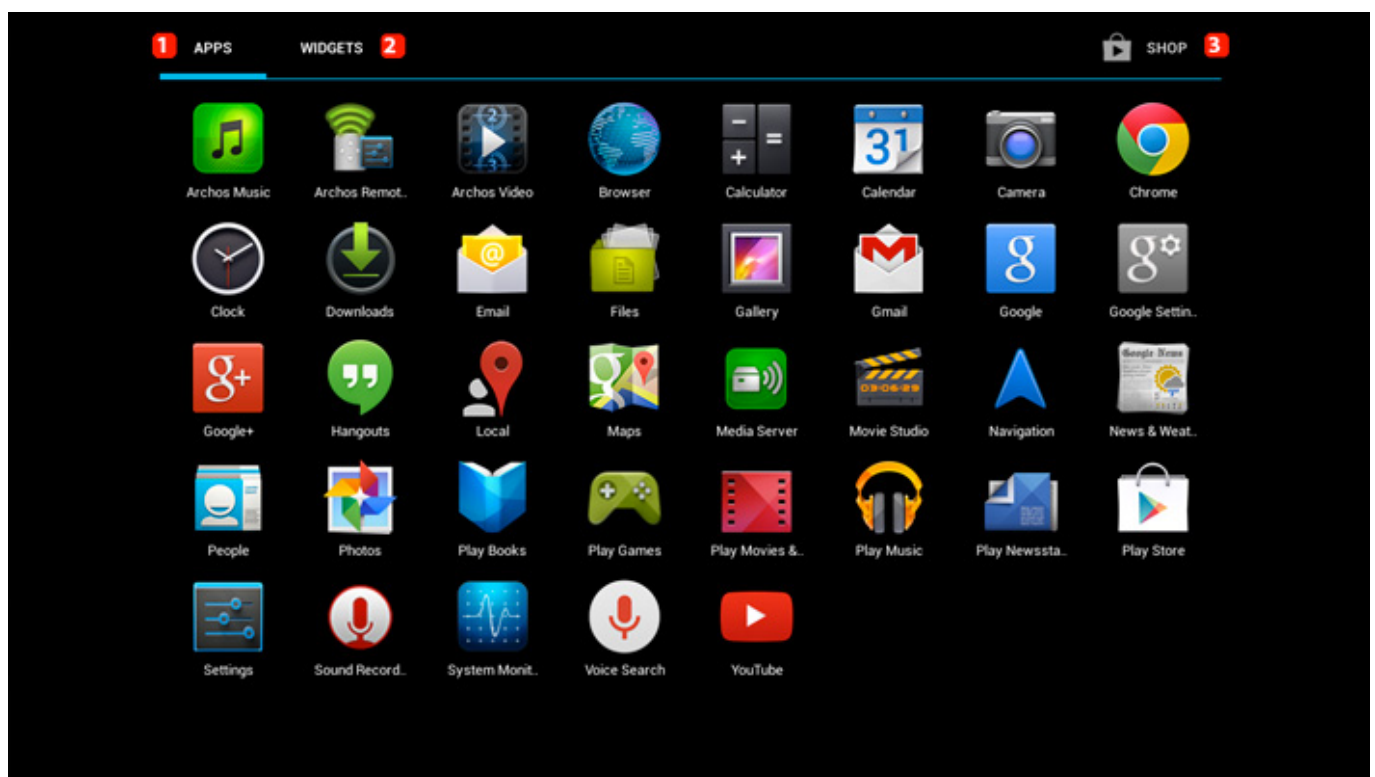

User Interface & Device

The All Apps interface

From the homescreen, press  to open the All Apps interface (applications drawer).

In the All Apps interface, all the installed apps are displayed. You can also display widgets. Swipe right/left to display other screens. Select the Widgets tab to display the widgets.

1. Apps tab

2. Widgets tab

3. Access to Google Play™

Apps tab

From the All Apps interface, select an app to open it. Hold your finger on an application until the Bin icon is displayed . Release the app on the bin icon to

User Interface & Device

uninstall.

To create a shortcut on the homescreen, hold your finger on an app and release it on an empty space of the homescreen.

Widgets tab

To add a widget on your homescreen, hold your finger on the selected widget and release it on an empty space of the homescreen.