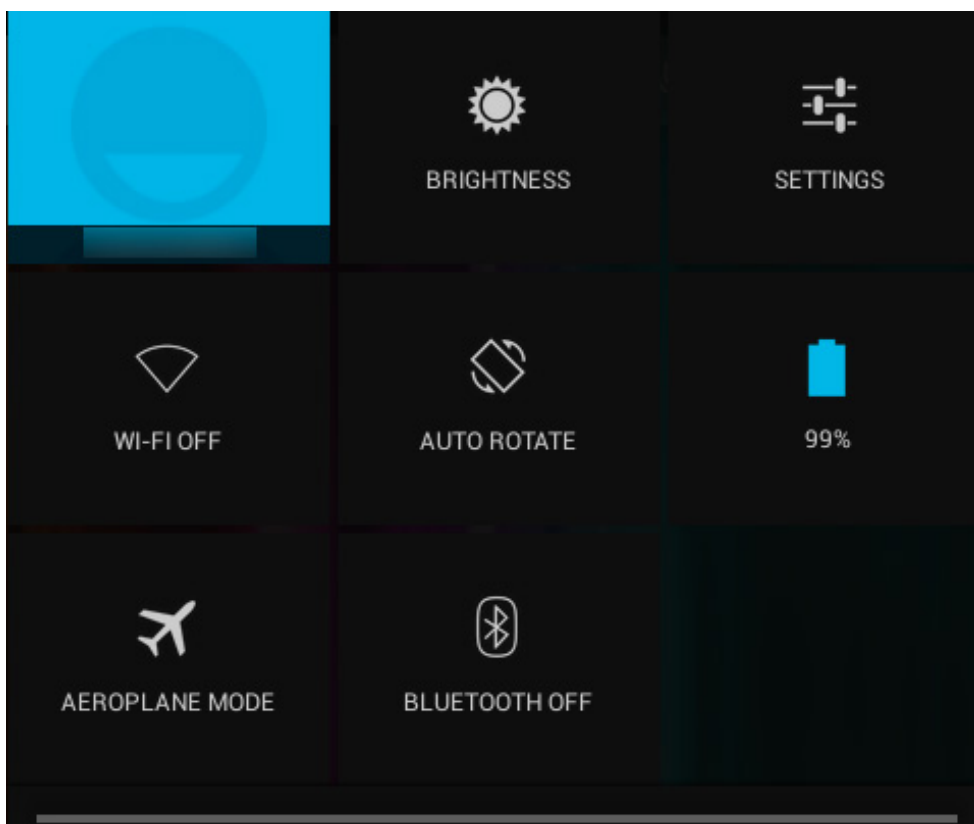

Customization & Settings

Where can I find the Quick Settings?

You can reach the quick settings from your status bar in the top right of your screen. Depending on your device, you may need to drag down or just press to display the quick settings.

Depending on your system, you may also need to press  after having pulled down the bar.

From the quick settings, you can activate/deactivate setting options. See below an example of quick settings.

Unique solution ID: #1487
Author: Admin FAQ
Last update: 2014-11-14 16:10