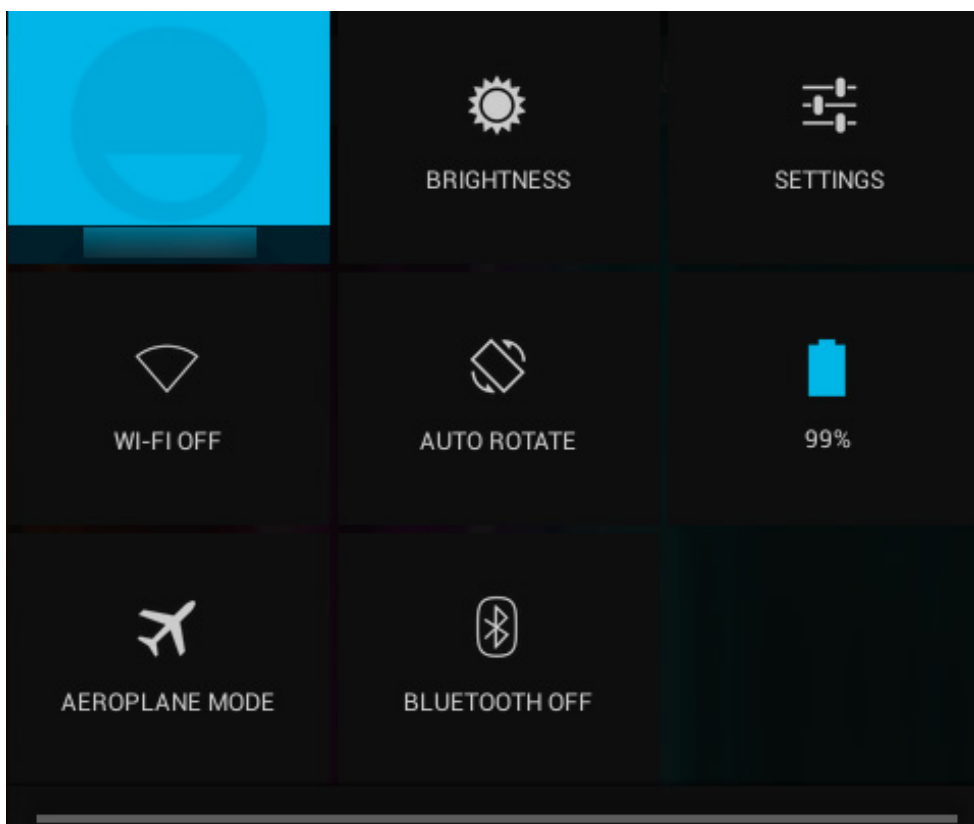

## Where can I find the Quick Settings?

You can reach the quick settings from your status bar in the top right of your screen. Depending on your device, you may need to drag down or just press to display the quick settings.

Depending on your system, you may also need to press  after having pulled down the bar.

From the quick settings, you can activate/deactivate setting options. See below an example of quick settings.

Unique solution ID: #1487