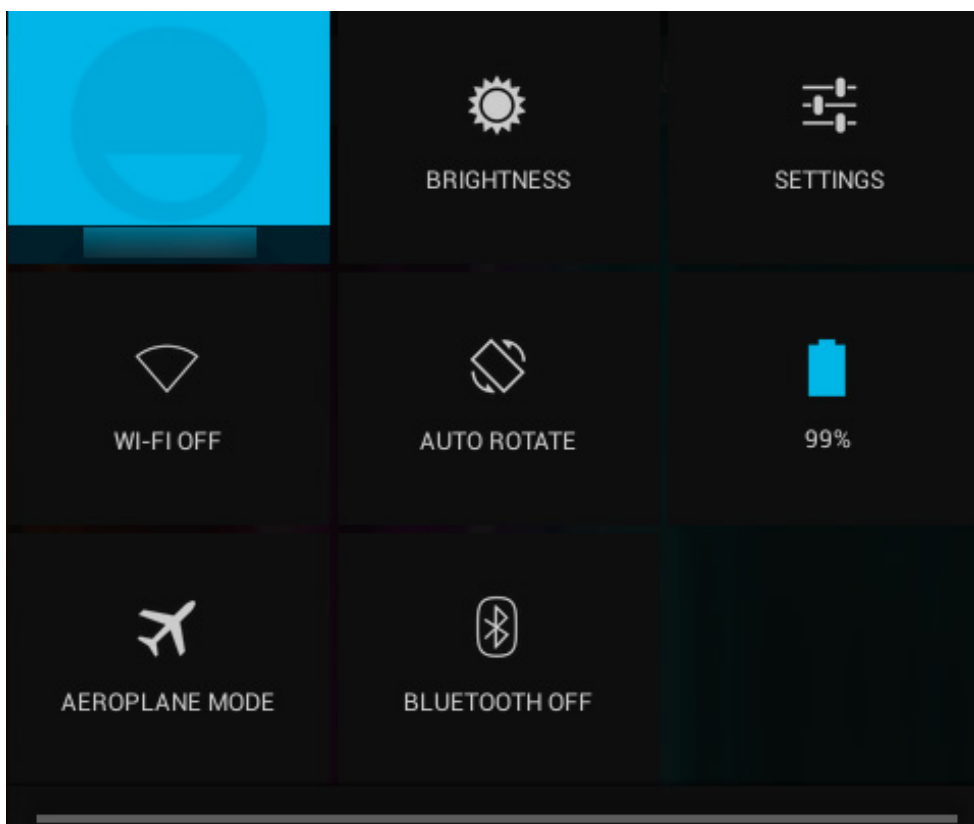

Customization & Settings

Where can I find the Quick Settings?

You can reach the quick settings from your status bar in the top right of your screen. Depending on your device, you may need to drag down or just press to display the quick settings.

Depending on your system, you may also need to press after having pulled down the bar.

From the quick settings, you can activate/deactivate setting options. See below an example of quick settings.

Unique solution ID: #1487

Author: Admin FAQ

Last update: 2014-11-14 16:10